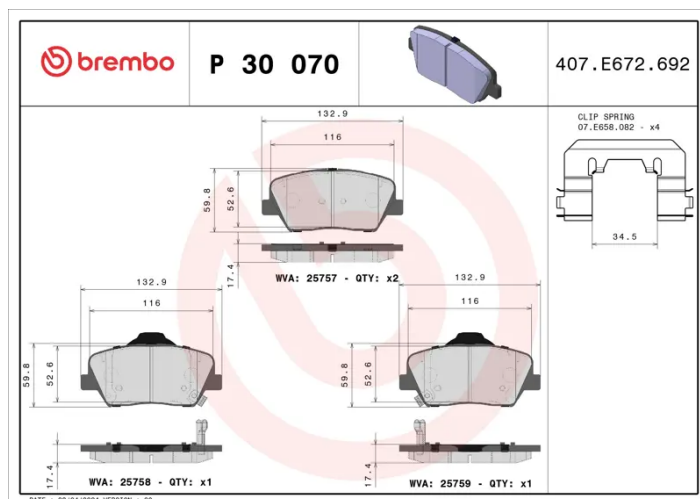

### Technical specifications

EAN code <b>8020584110874</b>	Axle <b>Front</b>	Thickness <b>18 mm</b>
Width <b>133 mm</b>	Height <b>60 mm</b>	Braking system <b>Mando</b>
Wear indicator <b>Acoustic</b>	WVA number <b>25758,25759,25757</b>	Accessories <b>With piston clip With anti-squeal shim With accessories</b>