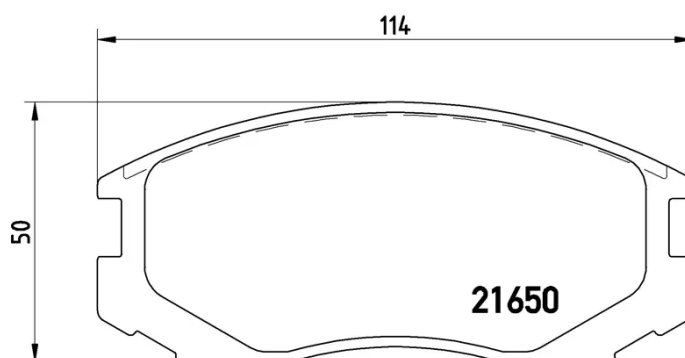

BRAKE PAD

P 54 015

The P 54 015 brake pad is synonymous with reliability

The Brembo brake pad guarantees ultimate safety when braking thanks to the use of more than 100 different compounds, designed according to the type of vehicle and use. Stopping distances reduced to a minimum, maximum driving comfort and silent operation are the most important features of Brembo materials. Brembo brake pads are supplied together with an extensive range of accessories and assembly kits for professional-standard installation.

- ✓ OE-equivalent
- ✓ Brembo quality
- ✓ ECE-R90 certificate
- ✓ Safety
- ✓ Performance
- ✓ Comfort
- ✓ With accessories

Technical specifications

EAN code 8020584054628	Axle Front	Thickness 15 mm
Width 114 mm	Height 50 mm	Braking system Sumitomo
Wear indicator Acoustic	WVA number 21650	Accessories With accessories With anti-squeal shim With piston clip