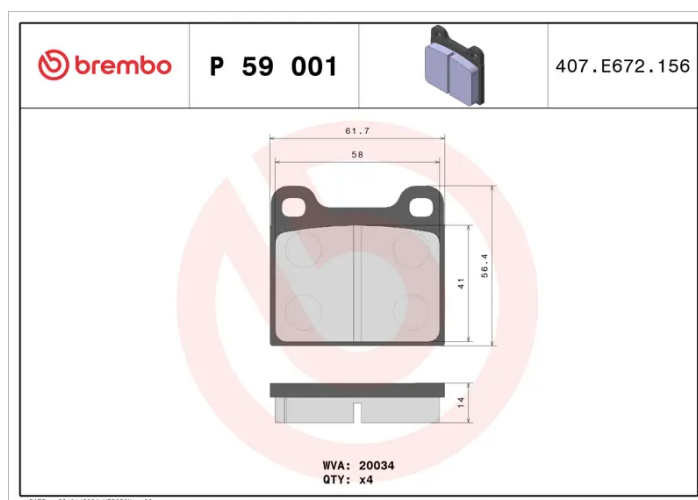

BRAKE PAD

P 59 001

The P 59 001 brake pad is synonymous with reliability

The Brembo brake pad guarantees ultimate safety when braking thanks to the use of more than 100 different compounds, designed according to the type of vehicle and use. Stopping distances reduced to a minimum, maximum driving comfort and silent operation are the most important features of Brembo materials. Brembo brake pads are supplied together with an extensive range of accessories and assembly kits for professional-standard installation.

- ✓ OE-equivalent
- ✓ Brembo quality
- ✓ ECE-R90 certificate
- ✓ Safety
- ✓ Performance
- ✓ Comfort

Technical specifications

EAN code	Axle	Thickness
8020584055328	Front and rear	15 mm
Width	Height	Braking system
62 mm	57 mm	Teves
Wear indicator	WVA number	Accessories
Without	20034	With anti-squeal shim