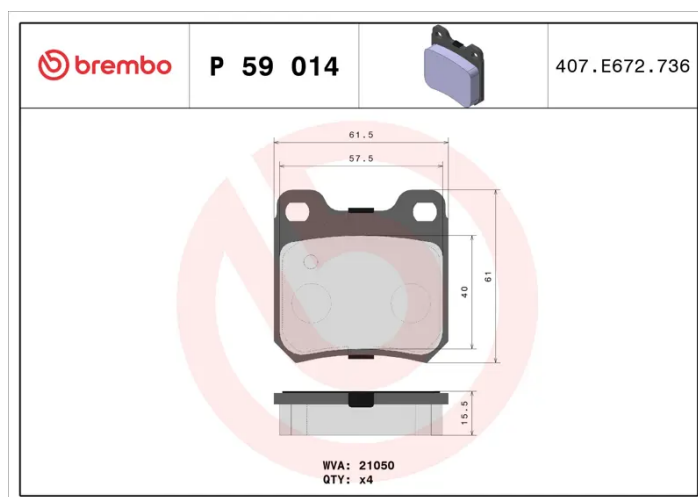

BRAKE PAD

P 59 014

The P 59 014 brake pad is synonymous with reliability

The Brembo brake pad guarantees ultimate safety when braking thanks to the use of more than 100 different compounds, designed according to the type of vehicle and use. Stopping distances reduced to a minimum, maximum driving comfort and silent operation are the most important features of Brembo materials. Brembo brake pads are supplied together with an extensive range of accessories and assembly kits for professional-standard installation.

- ✓ OE-equivalent
- ✓ Brembo quality
- ✓ ECE-R90 certificate
- ✓ Safety
- ✓ Performance
- ✓ Comfort

Technical specifications

EAN code	Axle	Thickness
8020584055458	Rear	15 mm
Width	Height	Braking system
62 mm	61 mm	Teves
Wear indicator	WVA number	
Without	21050	