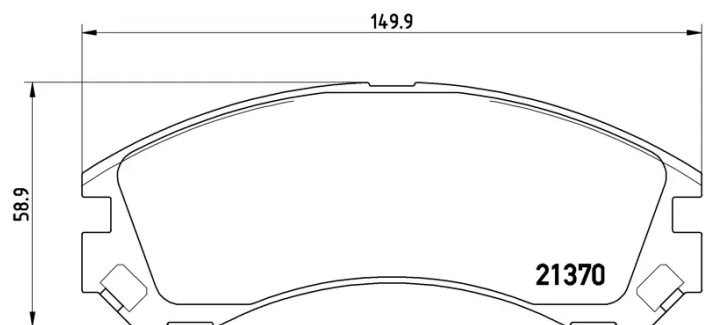

BRAKE PAD

P 61 089

The P 61 089 brake pad is synonymous with reliability

The Brembo brake pad guarantees ultimate safety when braking thanks to the use of more than 100 different compounds, designed according to the type of vehicle and use. Stopping distances reduced to a minimum, maximum driving comfort and silent operation are the most important features of Brembo materials. Brembo brake pads are supplied together with an extensive range of accessories and assembly kits for professional-standard installation.

- ✓ OE-equivalent
- ✓ Brembo quality
- ✓ ECE-R90 certificate
- ✓ Safety
- ✓ Performance
- ✓ Comfort
- ✓ With accessories

Technical specifications

EAN code	Axle	Thickness
8020584061671	Front	16 mm
Width	Height	Braking system
150 mm	59 mm	Akebono
Wear indicator	WVA number	Accessories
Acoustic	21370	With accessories With piston clip With anti-squeal shim