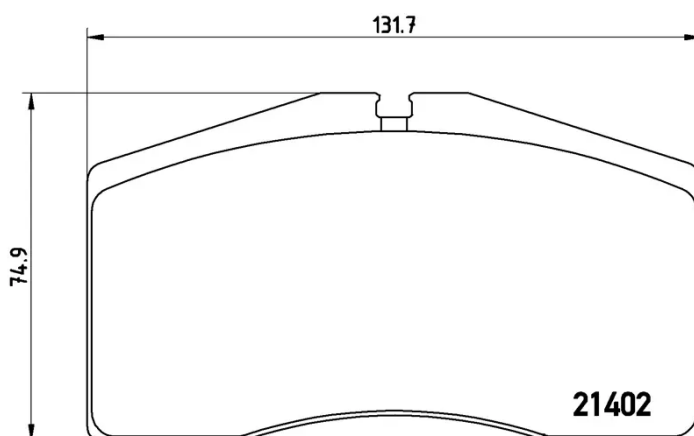

BRAKE PAD

P 65 006

The P 65 006 brake pad is synonymous with reliability

The Brembo brake pad guarantees ultimate safety when braking thanks to the use of more than 100 different compounds, designed according to the type of vehicle and use. Stopping distances reduced to a minimum, maximum driving comfort and silent operation are the most important features of Brembo materials. Brembo brake pads are supplied together with an extensive range of accessories and assembly kits for professional-standard installation.

- ✓ OE-equivalent
- ✓ Brembo quality
- ✓ ECE-R90 certificate
- ✓ Safety
- ✓ Performance
- ✓ Comfort

Technical specifications

EAN code	Axle	Thickness
8020584056615	Front	18 mm
Width	Height	Braking system
132 mm	75 mm	Brembo
Wear indicator	WVA number	Accessories
Prepared for wear indicator	21402	With anti-squeal shim