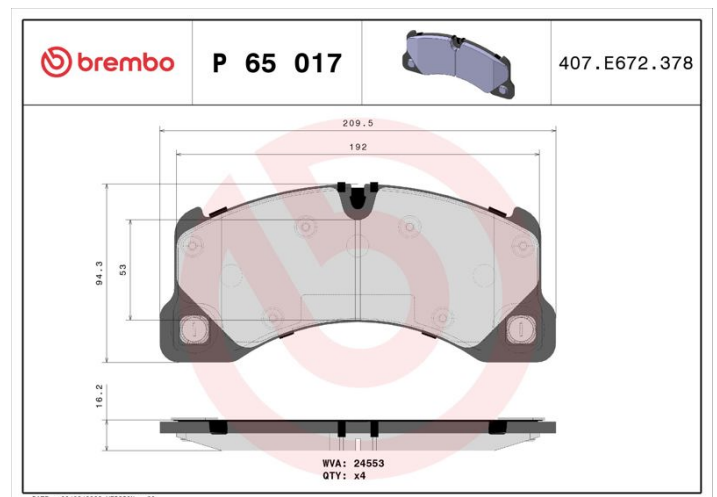

- ✓ OE-equivalent
- ✓ Brembo quality
- ✓ ECE-R90 certificate
- ✓ Safety
- ✓ Performance
- ✓ Comfort

Technical specifications

EAN code	Axle	Thickness
8020584061886	Front	16 mm
Width	Height	Braking system
210 mm	94 mm	Brembo
Wear indicator	WVA number	
Prepared for wear indicator	24553	