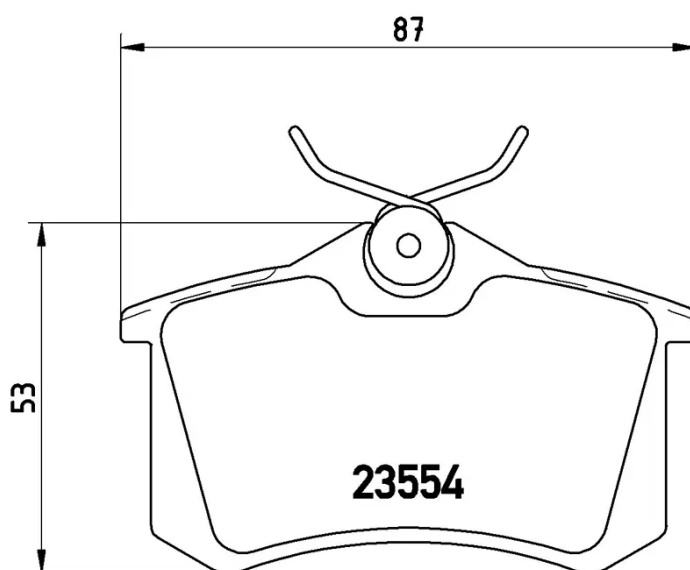

### Technical specifications

EAN code <b>8020584069240</b>	Axle <b>Front and rear</b>	Thickness <b>17 mm</b>
Width <b>87 mm</b>	Height <b>53 mm</b>	Braking system <b>Lucas</b>
Wear indicator <b>Without</b>	WVA number <b>23554,20961</b>	Accessories <b>With brake caliper bolts</b> <b>With anti-squeal shim</b> <b>With accessories</b>