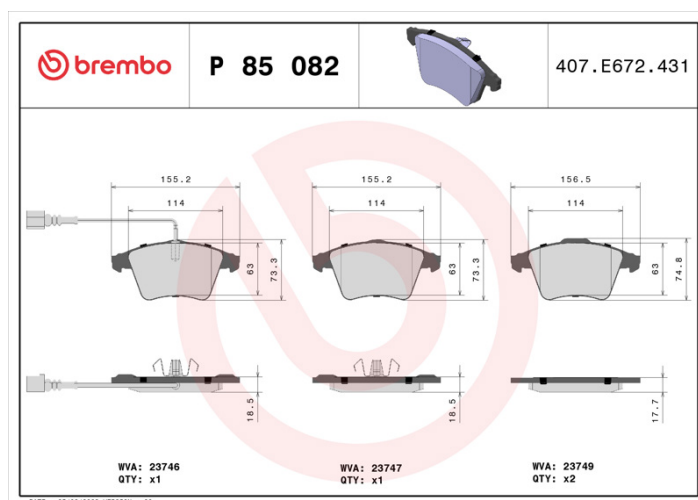

BRAKE PAD

P 85 082

The P 85 082 brake pad is synonymous with reliability

The Brembo brake pad guarantees ultimate safety when braking thanks to the use of more than 100 different compounds, designed according to the type of vehicle and use. Stopping distances reduced to a minimum, maximum driving comfort and silent operation are the most important features of Brembo materials. Brembo brake pads are supplied together with an extensive range of accessories and assembly kits for professional-standard installation.

- ✓ OE-equivalent
- ✓ Brembo quality
- ✓ ECE-R90 certificate
- ✓ Safety
- ✓ Performance
- ✓ Comfort

Technical specifications

EAN code 8020584058855	Axle Front	Thickness 18 mm
Width 155 mm	Height 73 mm	Braking system Teves
Wear indicator Electric	WVA number 23746,23747,23749	Accessories With piston clip