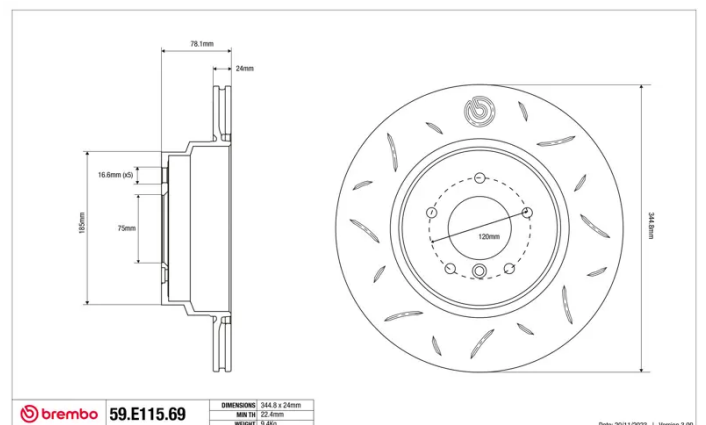

SPORT | TY3 BRAKE DISC

59.E115.69

The 59.E115.69 brake disc is synonymous with reliability

Type-3 slotting used to distinguish the Brembo SPORT | TY3 brake disc is widely used in professional motorsports. It therefore offers superior initial response with excellent release characteristics, improving braking performance while giving the vehicle an aggressive appearance. The Brembo logo on the braking surface adds an exclusive and unique touch to the vehicle. The SPORT | TY3 brake discs are plug-and-play since they replace OE discs directly.

- ✓ OE-equivalent
- ✓ Brembo quality
- ✓ ECE-R90 certificate
- ✓ Safety
- ✓ Performance
- ✓ Comfort
- ✓ Sports driving
- ✓ Sparty look

Technical specifications

Diameter	Thickness (TH)	Height (A)
345 mm	24 mm	79 mm
Number of holes (C)	Brake disc type	Centering
5	Solid	75 mm
Min. thickness	Tightening torque	Axle
22,4 mm	140 Nm	Rear
Units per box	EAN code	
1	8020584606438	

brembo 59.E115.69

DIMENSIONI	344,8 x 24mm
MIN TH	22,4mm
WEIGHT	9,4kg

Date: 2011/2023 | Version: 3.00