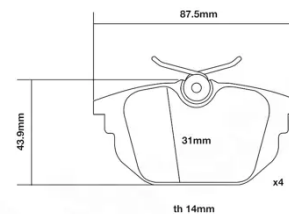

Technical specifications

Width **78 mm** Thickness **14 mm**

WVA number **23177** Axle **Rear**

EAN code **8020584602959**