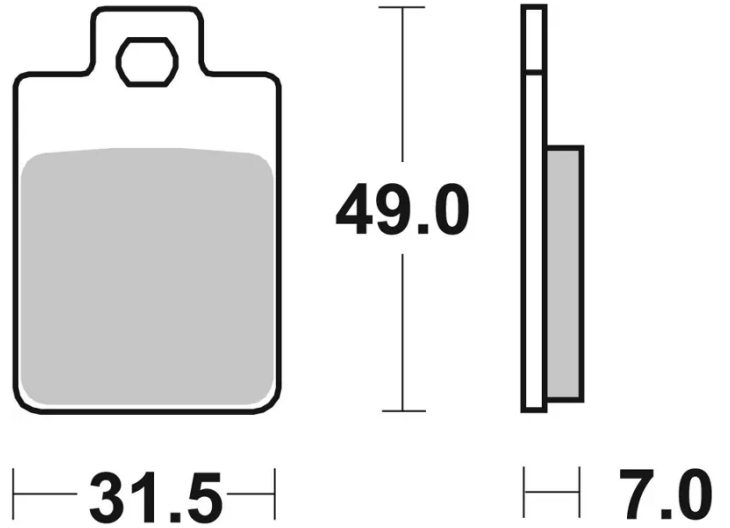

BRAKE PAD 07017

The 07017 brake pad is synonymous with reliability

The Brembo brake pad guarantees ultimate safety when braking thanks to the use of more than 100 different compounds, designed according to the type of vehicle and use. Stopping distances reduced to a minimum, maximum driving comfort and silent operation are the most important features of Brembo materials. Brembo brake pads are supplied together with an extensive range of accessories and assembly kits for professional-standard installation.

- ✓ Genuine
- ✓ Brembo quality
- ✓ Safety
- ✓ Comfort
- ✓ Durability

Technical specifications

| | | |
|-----------------------------------|---------------------------|--------------------------|
| Width mm | Height 49 mm | Thickness 7 mm |
| Compound Carbon ceramic | Units per box 2 | |