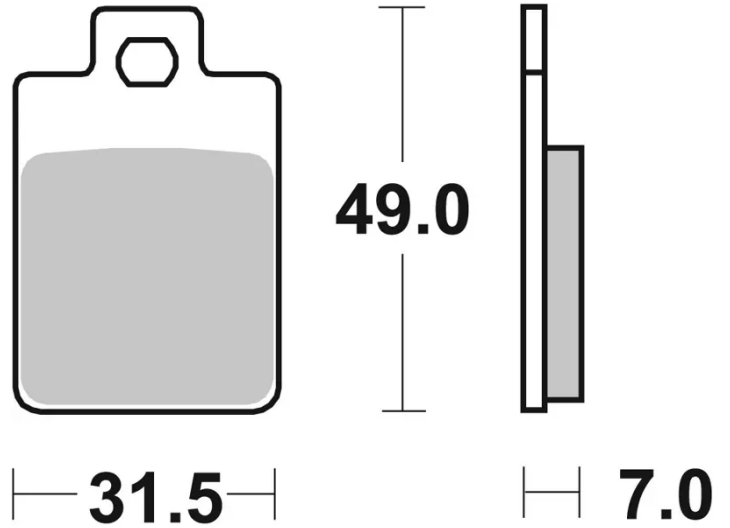

BRAKE PAD 07017

The 07017 brake pad is synonymous with reliability

The Brembo brake pad guarantees ultimate safety when braking thanks to the use of more than 100 different compounds, designed according to the type of vehicle and use. Stopping distances reduced to a minimum, maximum driving comfort and silent operation are the most important features of Brembo materials. Brembo brake pads are supplied together with an extensive range of accessories and assembly kits for professional-standard installation.

- ✓ Genuine
- ✓ Brembo quality
- ✓ Safety
- ✓ Comfort
- ✓ Durability

Technical specifications

Width mm	Height 49 mm	Thickness 7 mm
Compound Carbon ceramic	Units per box 2	

COMPATIBLE VEHICLES