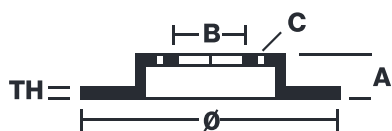

# 168B407D6

The 168B407D6 brake disc is synonymous with reliability

- ✓ OE-equivalent
- ✓ Brembo quality
- ✓ Safety
- ✓ Performance
- ✓ Durability
- ✓ Sports driving

## Technical specifications

Diameter Ø	Thickness (TH)	Number of holes
<b>305 mm</b>	<b>5 mm</b>	<b>5</b>
Hole diameter	Centering (B)	Brake disc type
<b>14 mm</b>	<b>181 mm</b>	<b>Fixed</b>
Surface width	Holes fixing (C)	
	<b>14 mm</b>	
Units per box		
<b>1</b>		