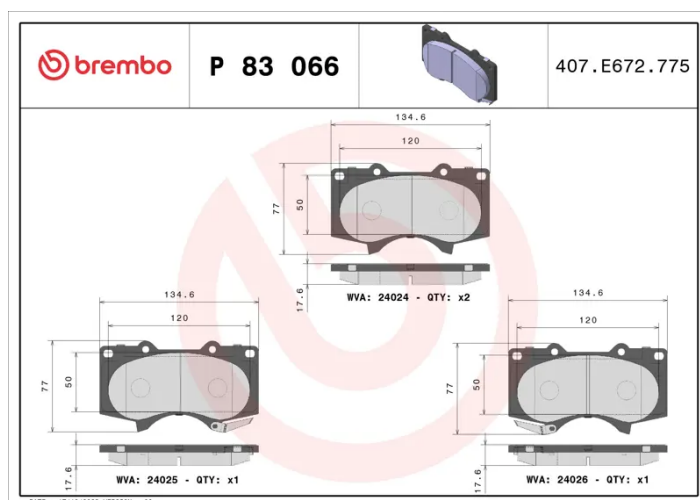

### Technical specifications

EAN code <b>8020584058015</b>	Axle <b>Front</b>	Thickness <b>18 mm</b>
Width <b>135 mm</b>	Height <b>77 mm</b>	Braking system <b>Sumitomo</b>
Wear indicator <b>Acoustic</b>	WVA number <b>24025,24024,24026</b>	Accessories <b>With anti-squeal shim</b>