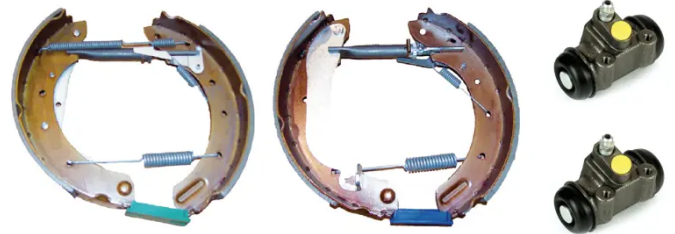

SHOE KIT K 56 013

The K 56 013 shoe kit is synonymous with reliability

The Brembo Kit & Fit is the ideal solution for the maintenance of drum brakes: everything you need for quick and efficient servicing is supplied in a single pre-assembled package, all with guaranteed Brembo quality. The kit contains all the components necessary for drum brake maintenance: shoes, brake wheel cylinders, springs, lubricant, and fixing kit.

- ✓ OE-equivalent
- ✓ Brembo quality
- ✓ ECE-R90 certificate
- ✓ Safety
- ✓ Durability
- ✓ Quick assembly
- ✓ With accessories
- ✓ Pre-Assembled Kit

Technical specifications

EAN code	Axle	Diameter
8020584077955	Rear	254 mm
Width	Master cylinder diameter	Type of assembly
57 mm	24 mm	Pre-assembled
Braking system	Brake proportioning valve	
Lucas		