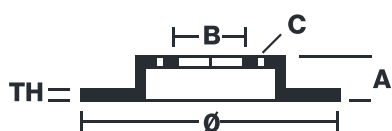

BRAKE DISC MAX

09.5166.75

The 09.5166.75 Max brake disc is synonymous with reliability

The Brembo Max brake disc features grooves on the braking surface. The special shape of the grooves generates greater fading resistance and constant renewal of friction material, quickly restoring optimum braking conditions. The UV paint completes the sporty look.

- ✓ Brembo quality
- ✓ ECE-R90 certificate
- ✓ Performance
- ✓ Sports driving
- ✓ Sporty look
- ✓ Anti-corrosion
- ✓ Fastening screws

Technical specifications

EAN code
8020584012154

Axle
Front

Diameter \varnothing
256 mm