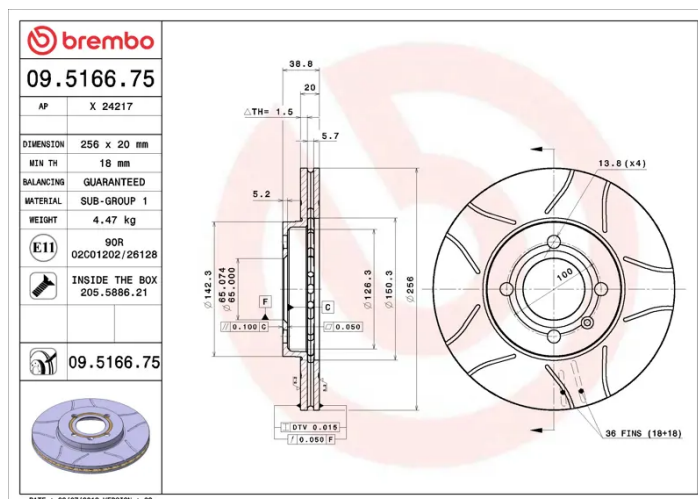

BRAKE DISC MAX

09.5166.75

The 09.5166.75 Max brake disc is synonymous with reliability

The Brembo Max brake disc features grooves on the braking surface. The special shape of the grooves generates greater fading resistance and constant renewal of friction material, quickly restoring optimum braking conditions. The UV paint completes the sporty look.

- ✓ Brembo quality
- ✓ ECE-R90 certificate
- ✓ Performance
- ✓ Sports driving
- ✓ Sporty look
- ✓ Anti-corrosion
- ✓ Fastening screws

Technical specifications

EAN code
8020584012154

Axle
Front

Diameter \varnothing
256 mm

Thickness (TH)
20 mm

Height (A)
39 mm

Number of holes (C)
4

Brake disc type
Ventilated

Centering (B)
65 mm

Min. thickness
18 mm

Tightening torque
110 Nm

COMPATIBLE VEHICLES