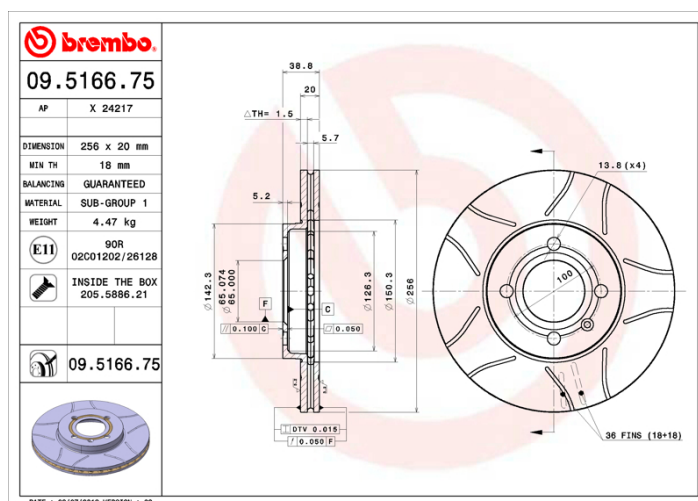

### Technical specifications

EAN code  
**8020584012154**

Axle  
**Front**

Diameter  $\varnothing$   
**256 mm**

Thickness (TH)  
**20 mm**

Height (A)  
**39 mm**

Number of holes (C)  
**4**

Brake disc type  
**Ventilated**

Centering (B)  
**65 mm**

Min. thickness  
**18 mm**

Tightening torque  
**110 Nm**

COMPATIBLE VEHICLES