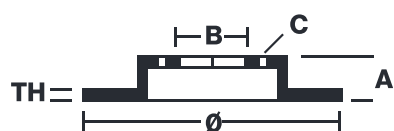

## 09.5166.75

The 09.5166.75 Max brake disc is synonymous with reliability

The Brembo Max brake disc features grooves on the braking surface. The special shape of the grooves generates greater fading resistance and constant renewal of friction material, quickly restoring optimum braking conditions. The UV paint completes the sporty look.

### Technical specifications

EAN code  
**8020584012154**

Axle  
**Front**

Diameter  $\varnothing$   
**256 mm**

Thickness (TH)  
**20 mm**

Height (A)  
**39 mm**

Number of holes (C)  
**4**

Brake disc type  
**Ventilated**