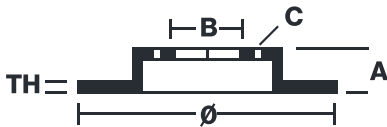

## 09.5390.77

The **09.5390.77 Max** brake disc is synonymous with reliability

The Brembo Max brake disc features grooves on the braking surface. The special shape of the grooves generates greater fading resistance and constant renewal of friction material, quickly restoring optimum braking conditions. The UV paint completes the sporty look.

### Technical specifications

EAN code  
**8020584011829**

Axle  
**Front**

Diameter  $\varnothing$   
**286 mm**

Thickness (TH)  
**22 mm**

Height (A)  
**52 mm**

Number of holes (C)  
**5**

Brake disc type  
**Ventilated**