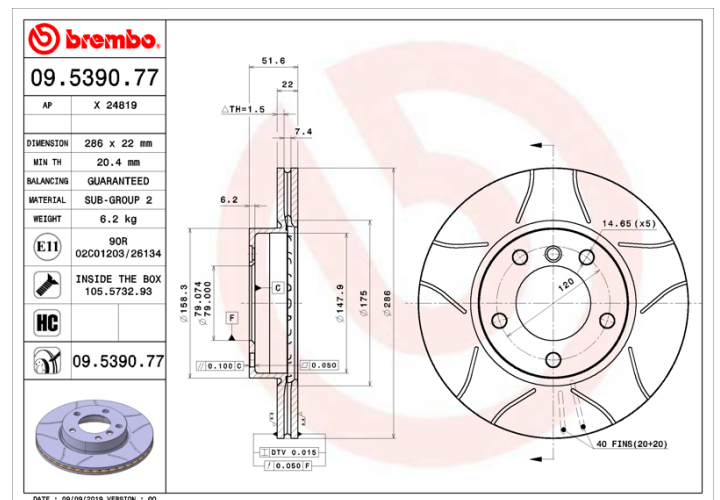

### Technical specifications

EAN code  
**8020584011829**

Axle  
**Front**

Diameter  $\varnothing$   
**286 mm**

Thickness (TH)  
**22 mm**

Height (A)  
**52 mm**

Number of holes (C)  
**5**

Brake disc type  
**Ventilated**

Centering (B)  
**79 mm**

Min. thickness  
**20,4 mm**

Tightening torque  
**120 Nm**

**COMPATIBLE VEHICLES**