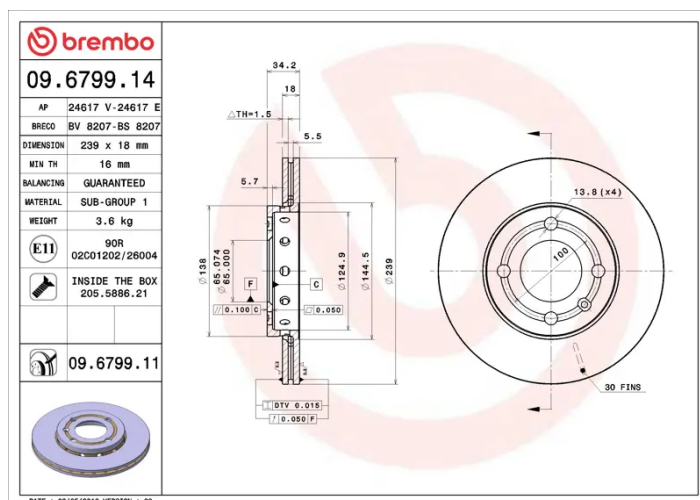

- ✓ OE-equivalent
- ✓ Brembo quality
- ✓ ECE-R90 certificate
- ✓ Safety
- ✓ Fastening screws

Technical specifications

EAN code
8020584012666

Axle
Front

Diameter \varnothing
239 mm

Thickness (TH)
18 mm

Height (A)
34 mm

Number of holes (C)
4

Brake disc type
Ventilated

Centering (B)
65 mm

Min. thickness
16 mm

Tightening torque
110 Nm

COMPATIBLE VEHICLES

COMPATIBLE OE PART NUMBERS

6N0615301C	SEAT
------------	------