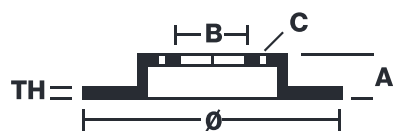

BRAKE DISC

09.6799.14

The **09.6799.14** brake disc is synonymous with reliability

The Brembo brake disc is fully interchangeable with an Original Equipment brake disc. The control of the entire production cycle allows Brembo to offer brake discs with outstanding performance levels, reliability, durability and comfort in all conditions of use. All Brembo brake discs are accompanied by the ECE-R90 homologation.

- ✓ OE-equivalent
- ✓ Brembo quality
- ✓ ECE-R90 certificate
- ✓ Safety
- ✓ Fastening screws

Technical specifications

EAN code
8020584012666

Axle
Front

Diameter \varnothing
239 mm

Thickness (TH)
18 mm

Height (A)
34 mm