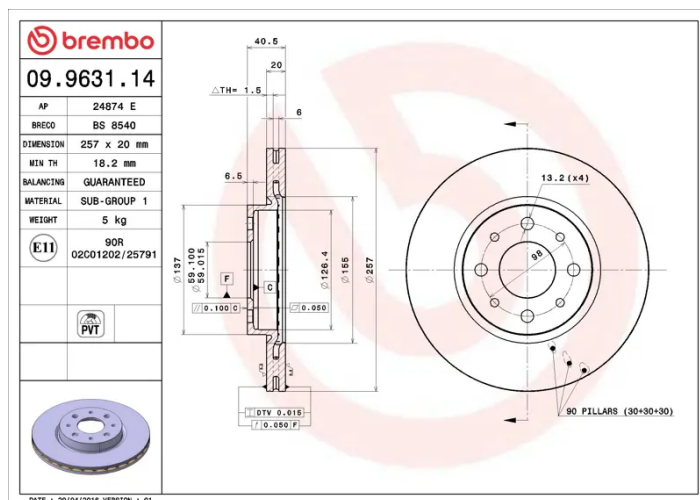

### Technical specifications

EAN code  
**8020584963111**

Axle  
**Front**

Diameter Ø  
**257 mm**

Thickness (TH)  
**20 mm**

Height (A)  
**41 mm**

Number of holes (C)  
**4**

Brake disc type  
**Ventilated**

Centering (B)  
**59 mm**

Min. thickness  
**18,2 mm**

Tightening torque  
**86 Nm**

**COMPATIBLE VEHICLES**