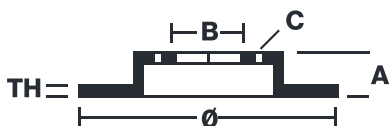

BRAKE DISC XTRA

09.9922.1X

The 09.9922.1X Xtra brake disc is synonymous with reliability

The Brembo Xtra brake disc features holes on the braking surface. The holes are designed to improve the cooling of the braking system, to generate greater fading resistance and grip in the initial stages of braking. The sports look is also enhanced by the presence of the UV paint.

- ✓ Brembo quality
- ✓ ECE-R90 certificate
- ✓ Performance
- ✓ Sports driving
- ✓ Sporty look
- ✓ High carbon
- ✓ Anti-corrosion
- ✓ Fastening screws

Technical specifications

EAN code
8020584324509

Axle
Front