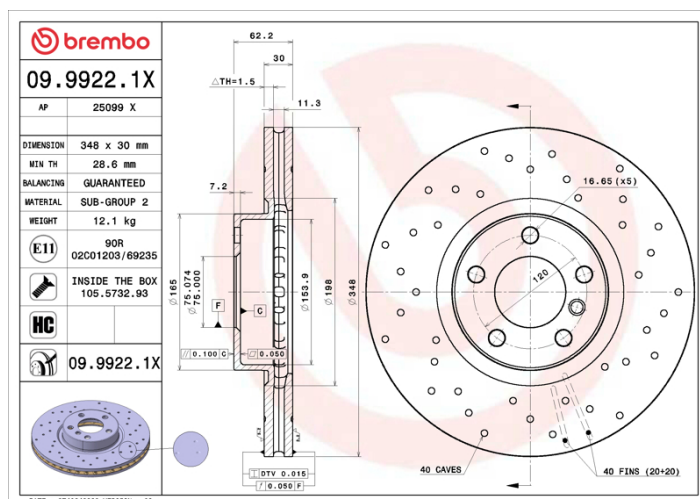

- ✓ Brembo quality
- ✓ ECE-R90 certificate
- ✓ Performance
- ✓ Sports driving
- ✓ Sporty look
- ✓ High carbon
- ✓ Anti-corrosion
- ✓ Fastening screws

Technical specifications

EAN code
8020584324509

Axle
Front

Diameter Ø
348 mm

Thickness (TH)
30 mm

Height (A)
62,2 mm

Number of holes (C)
5

Brake disc type
Ventilated

Centering (B)
75,5 mm

Min. thickness
28,6 mm

COMPATIBLE VEHICLES