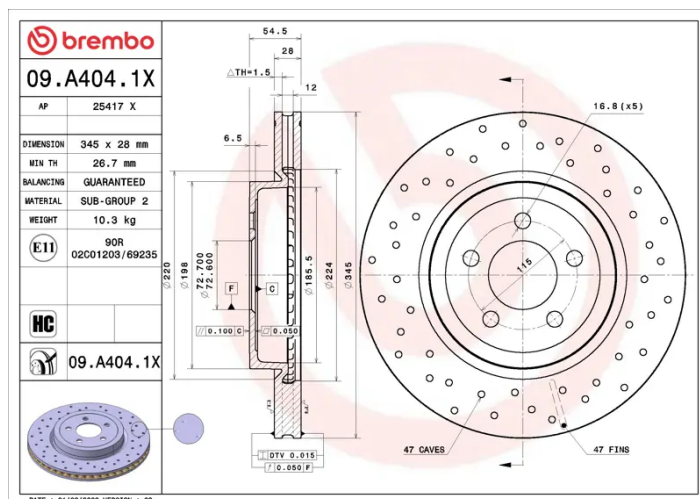

- ✓ Brembo quality
- ✓ ECE-R90 certificate
- ✓ Performance
- ✓ Sports driving
- ✓ Sporty look
- ✓ High carbon
- ✓ Anti-corrosion

Technical specifications

EAN code
8020584324516

Axle
Front

Diameter \varnothing
345 mm

Thickness (TH)
28 mm

Height (A)
54,5 mm

Number of holes (C)
5

Brake disc type
Ventilated

Centering (B)
72,6 mm

Min. thickness
26,7 mm

COMPATIBLE VEHICLES

COMPATIBLE OE PART NUMBERS