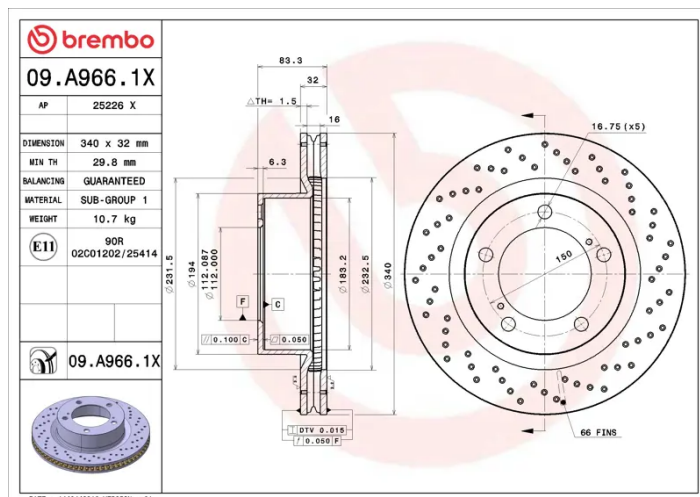

- ✓ Brembo quality
- ✓ ECE-R90 certificate
- ✓ Performance
- ✓ Sports driving
- ✓ Sporty look
- ✓ Anti-corrosion

Technical specifications

EAN code
8020584217757

Axle
Front

Diameter Ø
340 mm

Thickness (TH)
32 mm

Height (A)
83 mm

Number of holes (C)
5

Brake disc type
Ventilated

Centering (B)
112 mm

Min. thickness
29,8 mm

Tightening torque
112 Nm

COMPATIBLE VEHICLES

COMPATIBLE OE PART NUMBERS