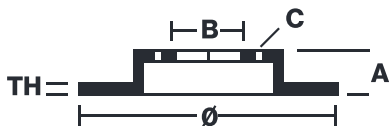

BRAKE DISC XTRA

09.A966.1X

The 09.A966.1X Xtra brake disc is synonymous with reliability

The Brembo Xtra brake disc features holes on the braking surface. The holes are designed to improve the cooling of the braking system, to generate greater fading resistance and grip in the initial stages of braking. The sports look is also enhanced by the presence of the UV paint.

- ✓ Brembo quality
- ✓ ECE-R90 certificate
- ✓ Performance
- ✓ Sports driving
- ✓ Sporty look
- ✓ Anti-corrosion

Technical specifications

EAN code
8020584217757

Axle
Front

Diameter Ø
340 mm

Thickness (TH)
32 mm