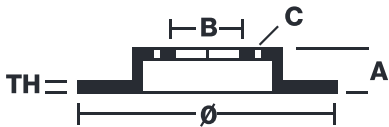

BRAKE DISC SPORT

09.B338.1S

Sport brake disc 09.B338.1S belongs to Brembo Cool Line

The Sport brake disc features TY3 grooves and the Brembo logo on the braking surface. These features provide an improved pedal feeling, more braking grip and greater fading resistance for better performance.

- ✓ Brembo quality
- ✓ ECE-R90 certificate
- ✓ Performance
- ✓ Sports driving
- ✓ Sporty look
- ✓ High carbon
- ✓ Fastening screws
- ✓ Fading resistance

Technical specifications

EAN code	Axle	Diameter Ø
-	Rear	300 mm
Thickness (TH)	Height (A)	Number of holes (C)
20 mm	66 mm	5
Brake disc type	Centering (B)	Min. thickness
Ventilated	75 mm	18,4 mm