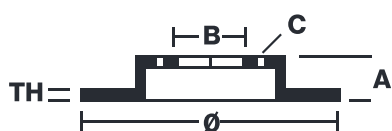

## 09.B344.4X

The 09.B344.4X Xtra brake disc is synonymous with reliability

The Brembo Xtra brake disc features holes on the braking surface. The holes are designed to improve the cooling of the braking system, to generate greater fading resistance and grip in the initial stages of braking. The sports look is also enhanced by the presence of the UV paint.

### Technical specifications

EAN code  
**8020584220641**

Axle  
**Front**

Diameter  $\varnothing$   
**295 mm**

Thickness (TH)  
**28 mm**

Height (A)  
**51 mm**

Number of holes (C)  
**5**

Brake disc type  
**Ventilated**