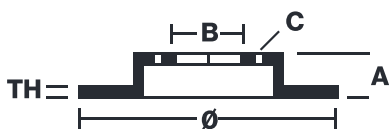

BRAKE DISC SPORT

09.B913.1S

Sport brake disc 09.B913.1S belongs to Brembo Cool Line

The Sport brake disc features TY3 grooves and the Brembo logo on the braking surface. These features provide an improved pedal feeling, more braking grip and greater fading resistance for better performance.

- ✓ Brembo quality
- ✓ ECE-R90 certificate
- ✓ Performance
- ✓ Sports driving
- ✓ Sporty look
- ✓ High carbon
- ✓ PVT ventilation
- ✓ Fastening screws
- ✓ Fading resistance

Technical specifications

EAN code	Axle	Diameter Ø
-	Front	350 mm
Thickness (TH)	Height (A)	Number of holes (C)
32 mm	51 mm	5
Brake disc type	Centering (B)	Min. thickness
Ventilated	67 mm	30 mm