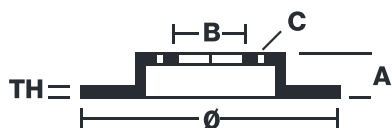

Technical specifications

EAN code	Axle	Diameter Ø
-	Rear	320 mm
Thickness (TH)	Height (A)	Number of holes (C)
22 mm	43 mm	5
Brake disc type	Centering (B)	Min. thickness
Ventilated	70 mm	20 mm

COMPATIBLE VEHICLES