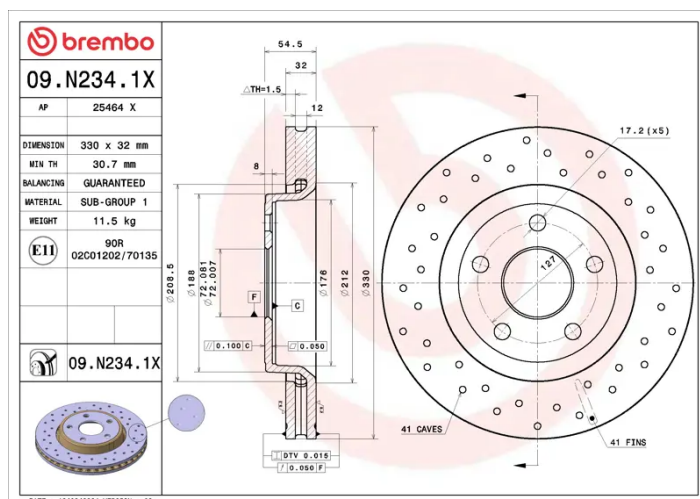

- ✓ Brembo quality
- ✓ ECE-R90 certificate
- ✓ Performance
- ✓ Sports driving
- ✓ Sporty look
- ✓ Anti-corrosion

Technical specifications

EAN code
8020584327852

Axle
Front

Diameter Ø
330 mm

Thickness (TH)
32 mm

Height (A)
54,5 mm

Number of holes (C)
5

Brake disc type
Ventilated

Centering (B)
72 mm

Min. thickness
30,7 mm

COMPATIBLE VEHICLES

COMPATIBLE OE PART NUMBERS

2AMV4762AC	DODGE
------------	-------