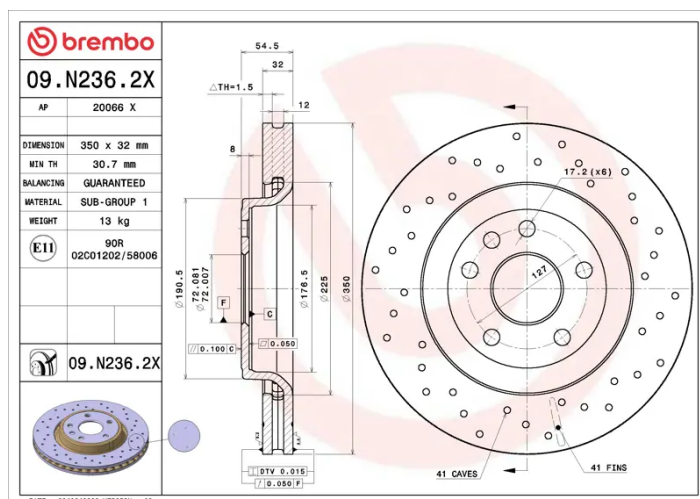

### Technical specifications

EAN code  
**8020584320259**

Axle  
**Front**

Diameter Ø  
**350 mm**

Thickness (TH)  
**32 mm**

Height (A)  
**54,5 mm**

Number of holes (C)  
**6**

Brake disc type  
**Ventilated**

Centering (B)  
**72 mm**

Min. thickness  
**30,7 mm**

COMPATIBLE VEHICLES