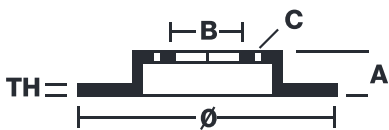

BEYOND GREENANCE KIT KT 10 050

Greenance Kit KT 10 050: fewer emissions and lower maintenance costs

The Greenance Kit consists of a brake disc and a brake pad made with latest-generation materials. It is Brembo's new solution to reduce fine particulate emissions (PM10 and PM2.5) and to prolong the life of components, while retaining the superior performance levels of all Brembo products. Brembo Beyond Greenance Kit combines superior braking performance with a smaller environmental footprint, while at the same time prolonging the durability of brake discs and lowering maintenance costs.

Axle
 Front and rear

Brake disc technical specifications

Diameter	Thickness (TH)	Height (A)
290 mm	12 mm	35 mm
Number of holes (C)	Brake disc type	Centering (B)
5	Solid	71 mm

Min. thickness

08.C309.1G

DIMENSION	290 x 12 mm
MIN TH	10 mm
BALANCING	GUARANTEED
MATERIAL	SUB-GROUP 2
WEIGHT	4.8 kg
E11	90R 02C01203/70629
INSIDE THE BOX	205.5886.21
HC	
08.C309.1G	

Brake pad technical specifications

Thickness	Width	Height
12 mm	114 mm	54 mm
Braking system	Wear indicator	WVA number
TRW	Without	22588,22589

Accessories

With accessories
With anti-squeal
shim
With brake caliper
bolts