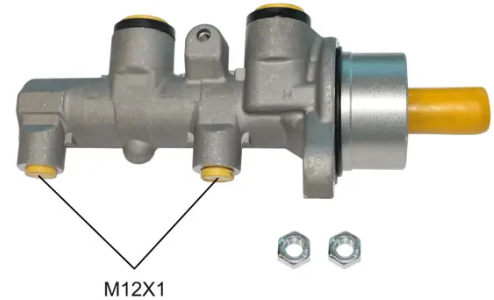

CLUTCH MASTER CYLINDER M 59 077

The M 59 077 brake master cylinder is synonymous with reliability

For the braking system to work well, all the components of the brake master cylinder must meet the highest standards of quality and strength. All Brembo brake master cylinders are subjected to complete in-line checks which guarantee conformity to the strictest standards.

- ✓ OE-equivalent
- ✓ Brembo quality
- ✓ Safety
- ✓ Durability
- ✓ Durability test
- ✓ Tightness test
- ✓ Burst test

Technical specifications

EAN code
8432509666487

Axle

Threading
12 X 1 (2)

Braking system
BOSCH

Material
Aluminium

COMPATIBLE VEHICLES

COMPATIBLE OE PART NUMBERS

558183

OPEL

93183407

VAUXHALL