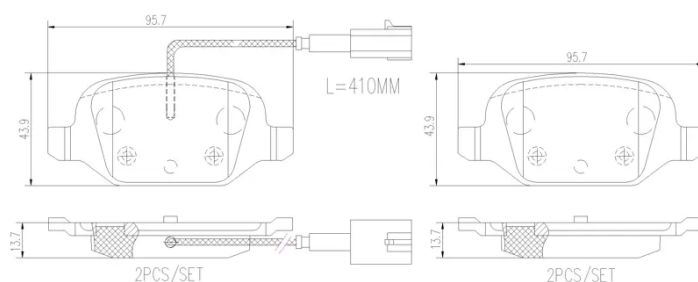

## Technical specifications

EAN code <b>8020584116913</b>	Axle <b>Rear</b>	Thickness <b>14 mm</b>
Width <b>96 mm</b>	Height <b>44 mm</b>	Braking system <b>TRW</b>
Wear indicator <b>Electric</b>	WVA number <b>23601,25347</b>	Accessories <b>With anti-squeal shim</b>