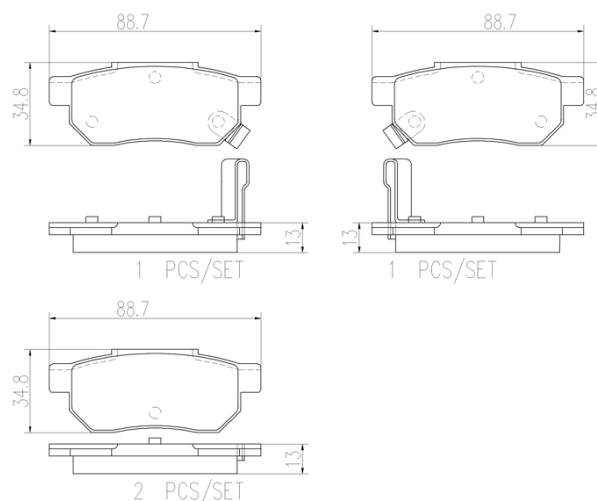

- ✓ OE-equivalent
- ✓ Brembo quality
- ✓ Safety
- ✓ Comfort
- ✓ Durability
- ✓ Dust reduction
- ✓ With accessories

Technical specifications

EAN code 8020584086537	Axle Rear	Thickness 13 mm
Width 89 mm	Height 35 mm	Braking system Akebono
Wear indicator Acoustic	WVA number 21314,21312,21313	Accessories With anti-squeal shim