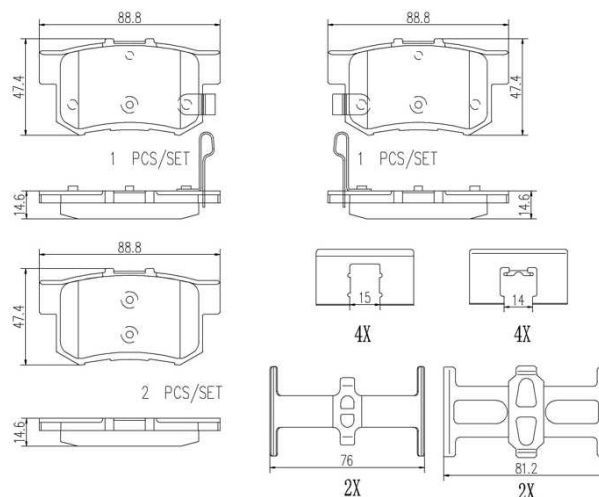

- ✓ OE-equivalent
- ✓ Brembo quality
- ✓ Safety
- ✓ Comfort
- ✓ Durability
- ✓ Dust reduction
- ✓ With accessories

Technical specifications

EAN code 8020584097632	Axle Rear	Thickness 15 mm
Width 89 mm	Height 47 mm	Braking system Akebono
Wear indicator Acoustic	WVA number 21719,21720,21721,23652	Accessories With anti-squeal shim With accessories