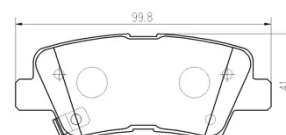

BRAKE PAD PRIME CERAMIC P30094N

The P30094N NAO brake pad is synonymous with reliability

Brembo NAO brake pads stand out for their ultimate braking comfort, reduced friction wear and low dust mission, which makes for cleaner rims and reduced maintenance requirements. The advanced friction material in keeping with the strictest environmental standards is the main distinguishing feature of NAO compounds.

- ✓ OE-equivalent
- ✓ Brembo quality
- ✓ Safety
- ✓ Comfort
- ✓ Durability
- ✓ Dust reduction
- ✓ With accessories

Technical specifications

EAN code 8020584118689	Axle Rear	Thickness 16 mm
Width 100 mm	Height 41 mm	Braking system Akebono
Wear indicator Acoustic	WVA number 25339,25338,25337	Accessories With anti-squeal shim

1 PCS/SET

1 PCS/SET

2 PCS/SET

4X

COMPATIBLE VEHICLES