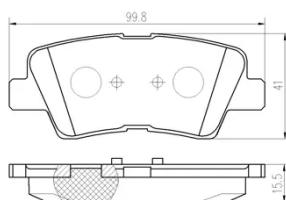

BRAKE PAD PRIME CERAMIC

P30094N

The P30094N NAO brake pad is synonymous with reliability

Brembo NAO brake pads stand out for their ultimate braking comfort, reduced friction wear and low dust mission, which makes for cleaner rims and reduced maintenance requirements. The advanced friction material in keeping with the strictest environmental standards is the main distinguishing feature of NAO compounds.

- ✓ OE-equivalent
- ✓ Brembo quality
- ✓ Safety
- ✓ Comfort
- ✓ Durability
- ✓ Dust reduction
- ✓ With accessories

Technical specifications

EAN code 8020584118689	Axle Rear	Thickness 16 mm
Width 100 mm	Height 41 mm	Braking system Akebono
Wear indicator Acoustic	WVA number 25337,25338,25339	Accessories With accessories With anti-squeal shim

1 PCS/SET

1 PCS/SET

2 PCS/SET

4X

COMPATIBLE VEHICLES