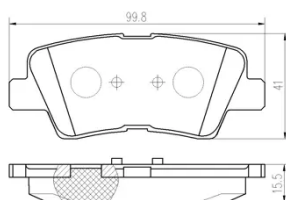

BRAKE PAD PRIME CERAMIC P30094N

The P30094N NAO brake pad is synonymous with reliability

Brembo NAO brake pads stand out for their ultimate braking comfort, reduced friction wear and low dust mission, which makes for cleaner rims and reduced maintenance requirements. The advanced friction material in keeping with the strictest environmental standards is the main distinguishing feature of NAO compounds.

- ✓ OE-equivalent
- ✓ Brembo quality
- ✓ Safety
- ✓ Comfort
- ✓ Durability
- ✓ Dust reduction
- ✓ With accessories

Technical specifications

EAN code 8020584118689	Axle Rear	Thickness 16 mm
Width 100 mm	Height 41 mm	Braking system Akebono
Wear indicator Acoustic	WVA number 25339,25338,25337	Accessories With anti-squeal shim

1 PCS/SET

1 PCS/SET

2 PCS/SET

4X

COMPATIBLE VEHICLES