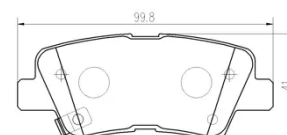

BRAKE PAD PRIME CERAMIC

P30094N

The P30094N NAO brake pad is synonymous with reliability

Brembo NAO brake pads stand out for their ultimate braking comfort, reduced friction wear and low dust mission, which makes for cleaner rims and reduced maintenance requirements. The advanced friction material in keeping with the strictest environmental standards is the main distinguishing feature of NAO compounds.

- ✓ OE-equivalent
- ✓ Brembo quality
- ✓ Safety
- ✓ Comfort
- ✓ Durability
- ✓ Dust reduction
- ✓ With accessories

Technical specifications

EAN code 8020584118689	Axle Rear	Thickness 16 mm
Width 100 mm	Height 41 mm	Braking system Akebono
Wear indicator Acoustic	WVA number 25337,25338,25339	Accessories With accessories With anti-squeal shim

1 PCS/SET

1 PCS/SET

2 PCS/SET

4X

COMPATIBLE VEHICLES