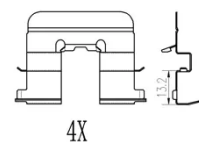

4X

COMPATIBLE VEHICLES