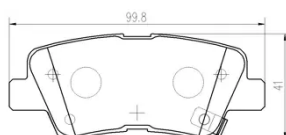

### Technical specifications

EAN code <b>8020584118689</b>	Axle <b>Rear</b>	Thickness <b>16 mm</b>
Width <b>100 mm</b>	Height <b>41 mm</b>	Braking system <b>Akebono</b>
Wear indicator <b>Acoustic</b>	WVA number <b>25337,25338,25339</b>	Accessories <b>With accessories</b> <b>With anti-squeal shim</b>