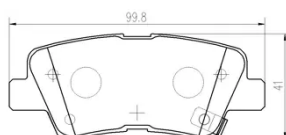

## Technical specifications

EAN code <b>8020584118689</b>	Axle <b>Rear</b>	Thickness <b>16 mm</b>
Width <b>100 mm</b>	Height <b>41 mm</b>	Braking system <b>Akebono</b>
Wear indicator <b>Acoustic</b>	WVA number <b>25339,25338,25337</b>	Accessories <b>With anti-squeal shim</b>