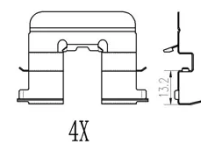

4X

COMPATIBLE VEHICLES