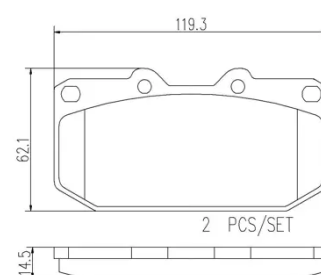

- ✓ OE-equivalent
- ✓ Brembo quality
- ✓ Safety
- ✓ Comfort
- ✓ Durability
- ✓ Dust reduction
- ✓ With accessories

Technical specifications

EAN code 8020584086315	Axle Front	Thickness 15 mm
Width 119 mm	Height 62 mm	Braking system Sumitomo
Wear indicator Acoustic	WVA number 21307,21308	Accessories With anti-squeal shim