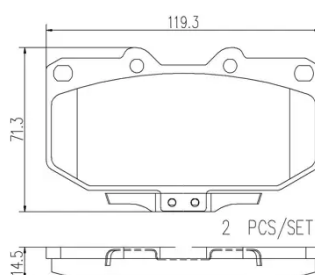

- ✓ OE-equivalent
- ✓ Brembo quality
- ✓ Safety
- ✓ Comfort
- ✓ Durability
- ✓ Dust reduction
- ✓ With accessories

Technical specifications

EAN code 8020584086315	Axle Front	Thickness 15 mm
Width 119 mm	Height 62 mm	Braking system Sumitomo
Wear indicator Acoustic	WVA number 21307,21308	Accessories With anti-squeal shim