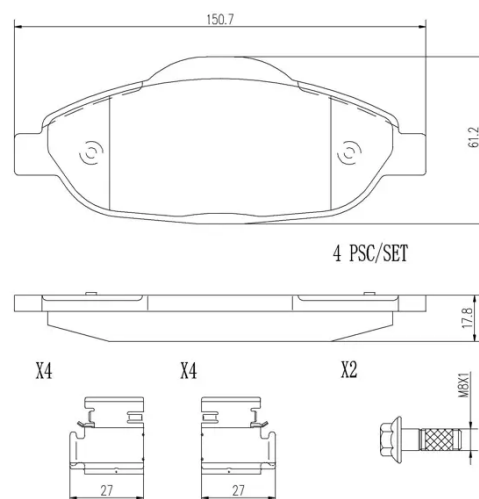

- ✓ OE-equivalent
- ✓ Brembo quality
- ✓ Safety
- ✓ Comfort
- ✓ Durability
- ✓ Dust reduction
- ✓ With accessories

Technical specifications

EAN code 8020584089491	Axle Front	Thickness 18 mm
Width 151 mm	Height 61 mm	Braking system Bosch
Wear indicator Without	WVA number 24660	Accessories With accessories With anti-squeal shim With brake caliper bolts