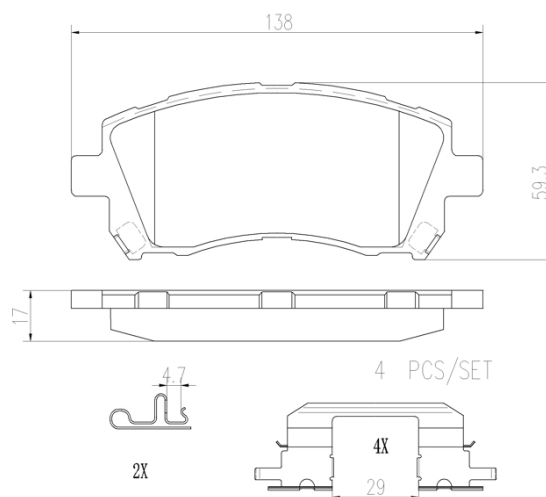

## Technical specifications

EAN code <b>8020584099407</b>	Axle <b>Front and rear</b>	Thickness <b>17 mm</b>
Width <b>138 mm</b>	Height <b>59 mm</b>	Braking system <b>Akebono</b>
Wear indicator <b>Acoustic</b>	WVA number <b>23558,23559,23560</b>	Accessories <b>With accessories With anti-squeal shim</b>