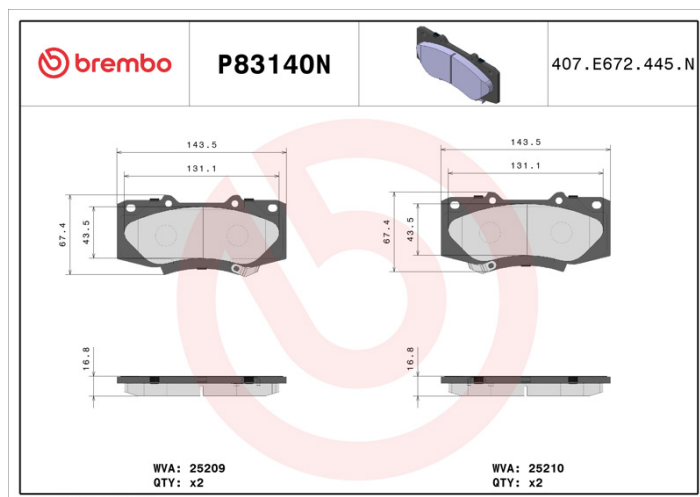

- ✓ OE-equivalent
- ✓ Brembo quality
- ✓ Safety
- ✓ Comfort
- ✓ Durability
- ✓ Dust reduction
- ✓ With accessories

Technical specifications

EAN code 8020584085134	Axle Front	Thickness 17 mm
Width 144 mm	Height 68 mm	Braking system Advics
Wear indicator Acoustic	WVA number 25209,25210	Accessories With anti-squeal shim