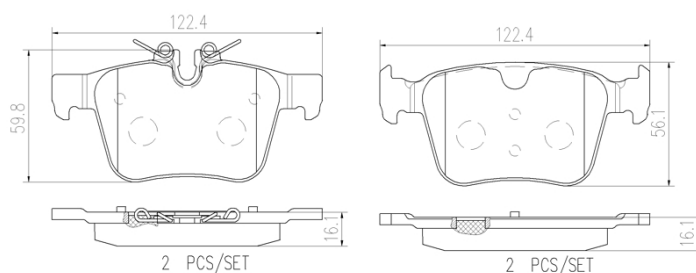

- ✓ OE-equivalent
- ✓ Brembo quality
- ✓ Safety
- ✓ Comfort
- ✓ Durability
- ✓ Dust reduction
- ✓ With accessories

Technical specifications

EAN code 8020584068212	Axle Rear	Thickness 16 mm
Width 122 mm	Height 56 mm	Braking system Teves
Wear indicator Prepared for wear indicator	WVA number 22141,22142	Accessories With anti-squeal shim