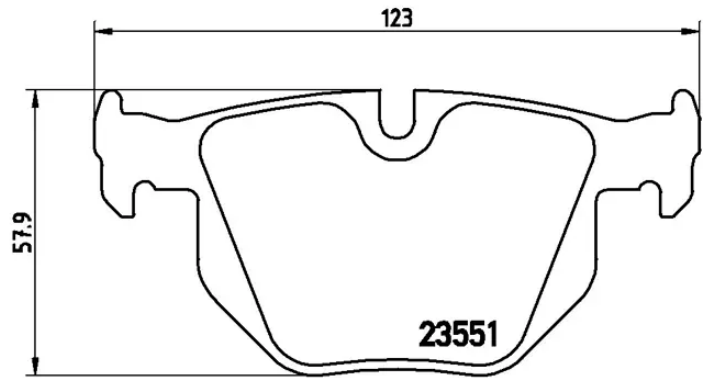

Technical specifications

EAN code
8020584059371

Axle
Rear

Thickness
17 mm

Width
123 mm

Height
58 mm

Braking system
Teves

Wear indicator
Prepared for wear
indicator

WVA number
23550,23551

Accessories
With accessories
With piston clip
With anti-squeal
shim

COMPATIBLE VEHICLES

COMPATIBLE OE PART NUMBERS

34121288895	BMW
34121288896	BMW
34212288895	BMW
34212288896	BMW
34216769105	BMW
34216775678	BMW
34216790762	BMW
34216791938	BMW