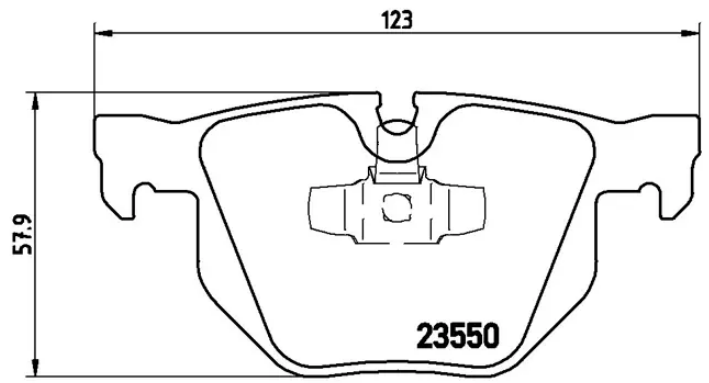

Technical specifications

EAN code
8020584059371

Axle
Rear

Thickness
17 mm

Width
123 mm

Height
58 mm

Braking system
Teves

Wear indicator
Prepared for wear
indicator

WVA number
23550,23551

Accessories
With accessories
With piston clip
With anti-squeal
shim

COMPATIBLE VEHICLES

COMPATIBLE OE PART NUMBERS

34121288895	BMW
34121288896	BMW
34212288895	BMW
34212288896	BMW
34216769105	BMW
34216775678	BMW
34216790762	BMW
34216791938	BMW