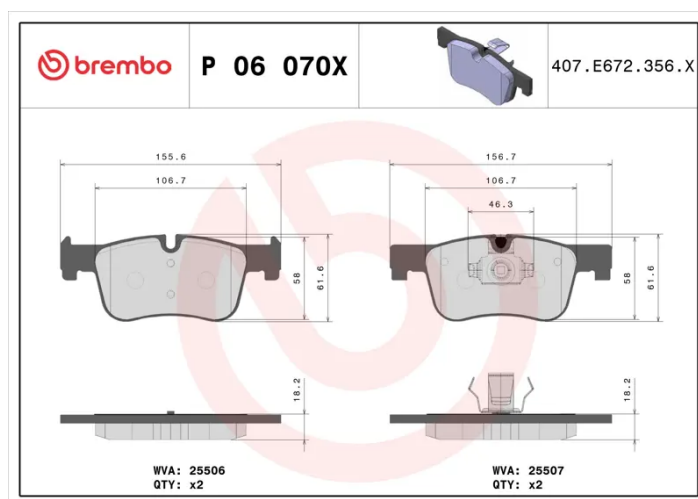

BRAKE PAD XTRA P 06 070X

The P 06 070X Xtra brake pad is synonymous with reliability

Brembo Xtra brake pads, developed to enhance the advantages of the Xtra and Max discs, are made using the special BRM X L01 compound which consists of more than 30 different components. Compared with the compound used for original-equivalent pads, the new solution assures a higher friction coefficient, which translates to more precise and stable braking, at both high and low temperatures. All this makes for greater driving comfort and improved pedal modularity, without compromising the product's mileage output.

- ✓ OE-equivalent
- ✓ Brembo quality
- ✓ ECE-R90 certificate
- ✓ Safety
- ✓ Performance
- ✓ Sports driving

Technical specifications

EAN code 8020584068618	Axle Front	Thickness 18 mm
Width 156 mm	Height 62 mm	Braking system Teves
Wear indicator Prepared for wear indicator	WVA number 25506,25507	Accessories With anti-squeal shim