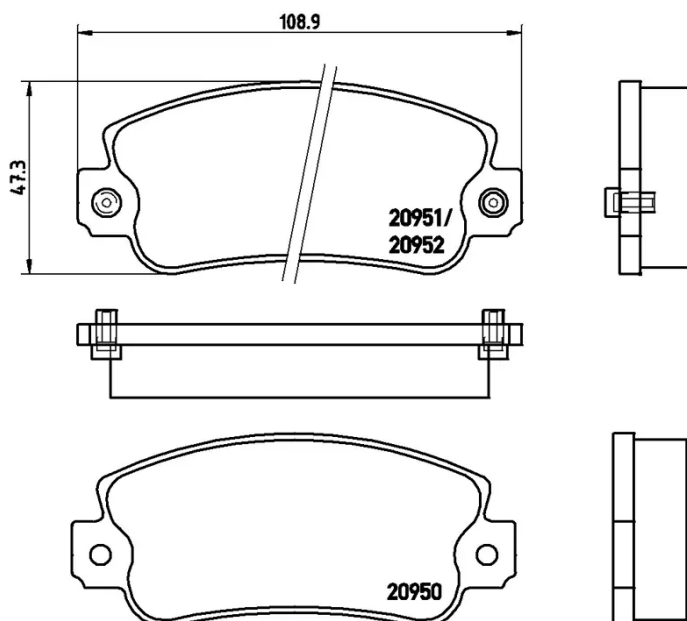

- ✓ OE-equivalent
- ✓ Brembo quality
- ✓ ECE-R90 certificate
- ✓ Safety
- ✓ Performance
- ✓ Comfort

Technical specifications

EAN code 8020584050835	Axle Front	Thickness 18 mm
Width 109 mm	Height 47 mm	Braking system Bendix
Wear indicator Acoustic	WVA number 20952,20950,20951	Accessories With anti-squeal shim