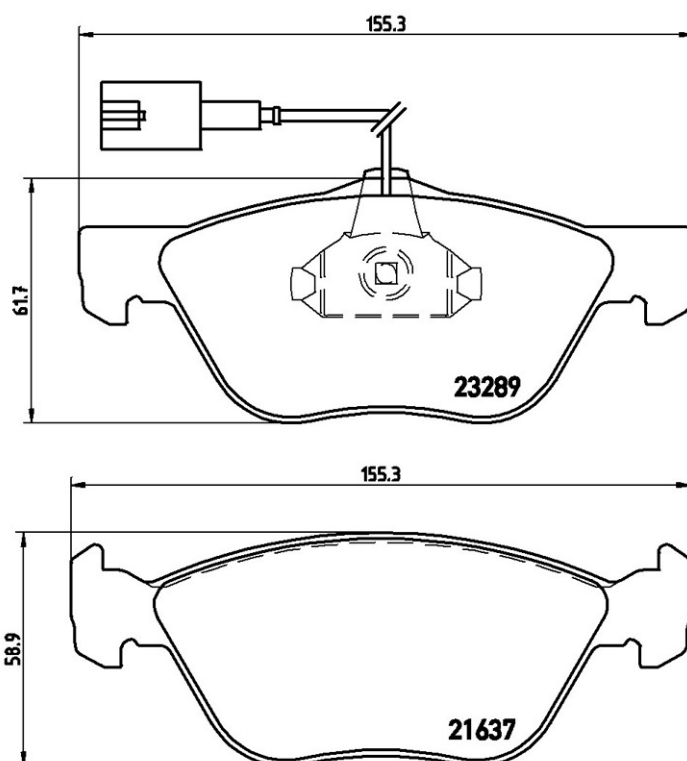

BRAKE PAD XTRA P 23 077X

The P 23 077X Xtra brake pad is synonymous with reliability

Brembo Xtra brake pads, developed to enhance the advantages of the Xtra and Max discs, are made using the special BRM X L01 compound which consists of more than 30 different components. Compared with the compound used for original-equivalent pads, the new solution assures a higher friction coefficient, which translates to more precise and stable braking, at both high and low temperatures. All this makes for greater driving comfort and improved pedal modularity, without compromising the product's mileage output.

- ✓ OE-equivalent
- ✓ Brembo quality
- ✓ ECE-R90 certificate
- ✓ Safety
- ✓ Performance
- ✓ Sports driving

Technical specifications

EAN code	Axle	Thickness
8020584121443	Front	19 mm
Width	Height	Braking system
155 mm	59 mm	Teves
Wear indicator	WVA number	
Electric	21637,23289	