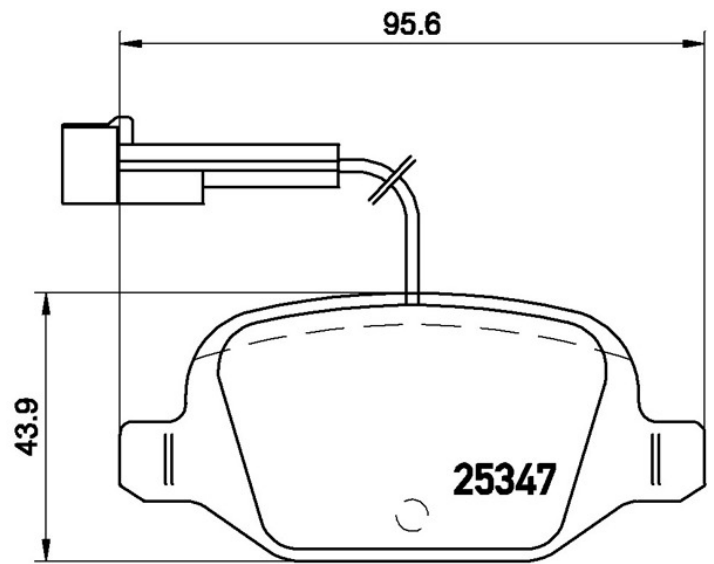

- ✓ OE-equivalent
- ✓ Brembo quality
- ✓ ECE-R90 certificate
- ✓ Safety
- ✓ Performance
- ✓ Comfort

Technical specifications

EAN code
8020584108987

Axle
Rear

Thickness
14 mm

Width
96 mm

Height
44 mm

Braking system
TRW

Wear indicator
Electric

WVA number
23601,25347

COMPATIBLE OE PART NUMBERS

77365754	ABARTH
77367241	ABARTH
77365754	FIAT
77367241	FIAT
0K2A33323ZB	KIA