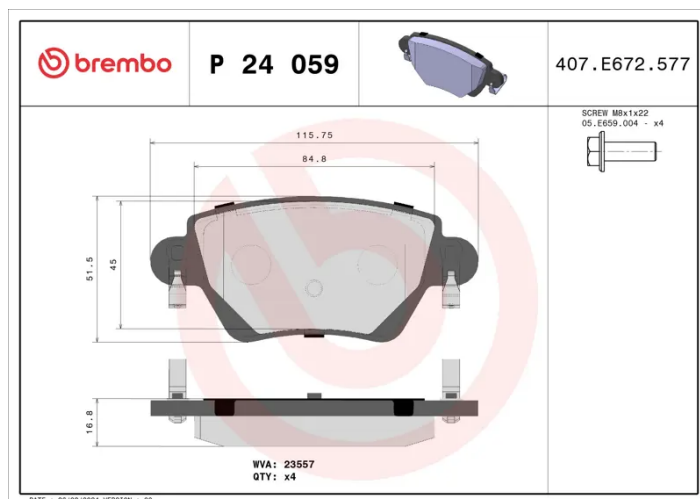

BRAKE PAD

P 24 059

The P 24 059 brake pad is synonymous with reliability

The Brembo brake pad guarantees ultimate safety when braking thanks to the use of more than 100 different compounds, designed according to the type of vehicle and use. Stopping distances reduced to a minimum, maximum driving comfort and silent operation are the most important features of Brembo materials. Brembo brake pads are supplied together with an extensive range of accessories and assembly kits for professional-standard installation.

- ✓ OE-equivalent
- ✓ Brembo quality
- ✓ ECE-R90 certificate
- ✓ Safety
- ✓ Performance
- ✓ Comfort
- ✓ With accessories

Technical specifications

EAN code 8020584052310	Axle Rear	Thickness 17 mm
Width 116 mm	Height 52 mm	Braking system Bosch
Wear indicator Without	WVA number 23557	Accessories With accessories With anti-squeal shim With brake caliper bolts