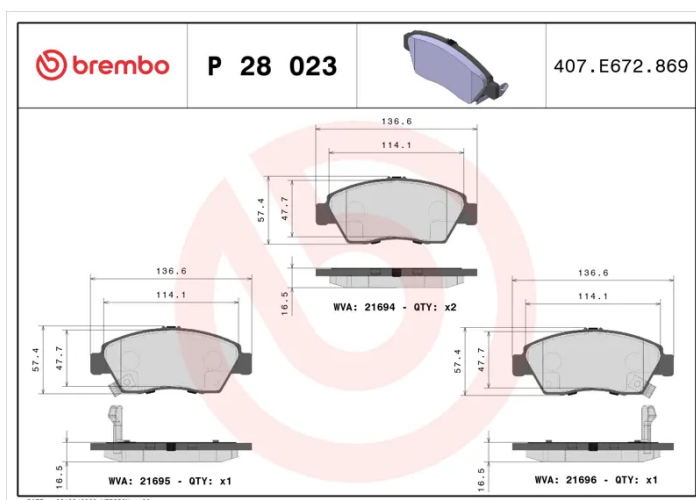

BRAKE PAD

P 28 023

The P 28 023 brake pad is synonymous with reliability

The Brembo brake pad guarantees ultimate safety when braking thanks to the use of more than 100 different compounds, designed according to the type of vehicle and use. Stopping distances reduced to a minimum, maximum driving comfort and silent operation are the most important features of Brembo materials. Brembo brake pads are supplied together with an extensive range of accessories and assembly kits for professional-standard installation.

- ✓ OE-equivalent
- ✓ Brembo quality
- ✓ ECE-R90 certificate
- ✓ Safety
- ✓ Performance
- ✓ Comfort

Technical specifications

EAN code 8020584052570	Axle Front	Thickness 17 mm
Width 136 mm	Height 58 mm	Braking system Akebono
Wear indicator Acoustic	WVA number 21694,21695,21696	Accessories With anti-squeal shim