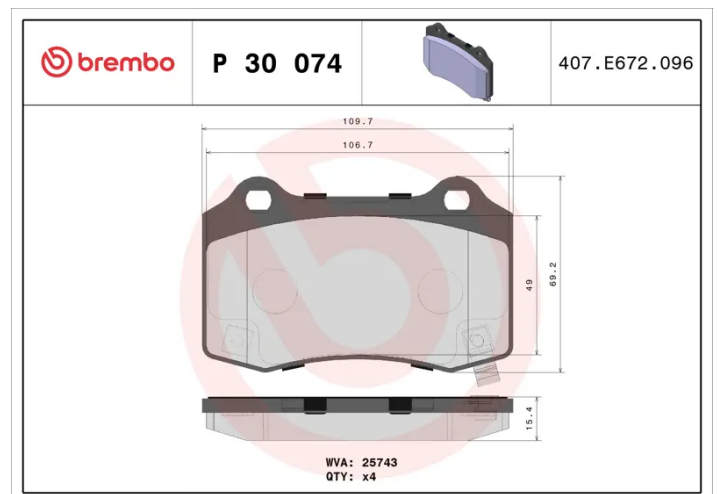

BRAKE PAD

P 30 074

The P 30 074 brake pad is synonymous with reliability

The Brembo brake pad guarantees ultimate safety when braking thanks to the use of more than 100 different compounds, designed according to the type of vehicle and use. Stopping distances reduced to a minimum, maximum driving comfort and silent operation are the most important features of Brembo materials. Brembo brake pads are supplied together with an extensive range of accessories and assembly kits for professional-standard installation.

- ✓ OE-equivalent
- ✓ Brembo quality
- ✓ ECE-R90 certificate
- ✓ Safety
- ✓ Performance
- ✓ Comfort

Technical specifications

EAN code 8020584112489	Axle Front and rear	Thickness 15 mm
Width 107 mm	Height 69 mm	Braking system Brembo
Wear indicator Acoustic	WVA number 25743,25744	Accessories With anti-squeal shim