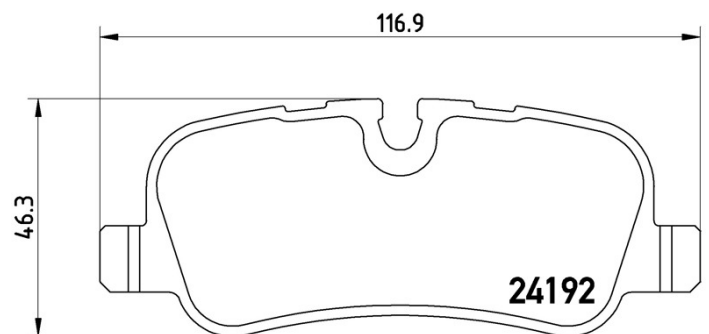

BRAKE PAD

P 44 013

The P 44 013 brake pad is synonymous with reliability

The Brembo brake pad guarantees ultimate safety when braking thanks to the use of more than 100 different compounds, designed according to the type of vehicle and use. Stopping distances reduced to a minimum, maximum driving comfort and silent operation are the most important features of Brembo materials. Brembo brake pads are supplied together with an extensive range of accessories and assembly kits for professional-standard installation.

- ✓ OE-equivalent
- ✓ Brembo quality
- ✓ ECE-R90 certificate
- ✓ Safety
- ✓ Performance
- ✓ Comfort
- ✓ With accessories

Technical specifications

EAN code 8020584053362	Axle Rear	Thickness 17 mm
Width 117 mm	Height 46 mm	Braking system Lucas
Wear indicator Prepared for wear indicator	WVA number 24192	Accessories With brake caliper bolts With accessories