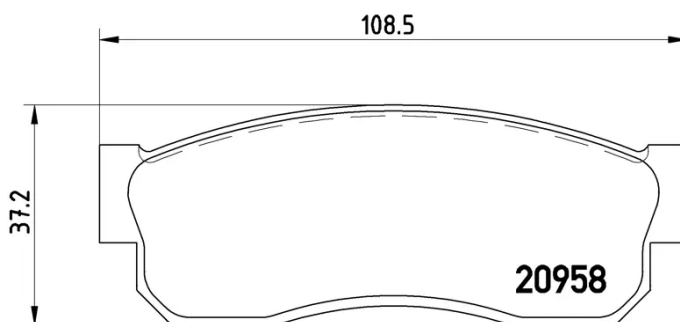

BRAKE PAD

P 56 011

The P 56 011 brake pad is synonymous with reliability

The Brembo brake pad guarantees ultimate safety when braking thanks to the use of more than 100 different compounds, designed according to the type of vehicle and use. Stopping distances reduced to a minimum, maximum driving comfort and silent operation are the most important features of Brembo materials. Brembo brake pads are supplied together with an extensive range of accessories and assembly kits for professional-standard installation.

- ✓ OE-equivalent
- ✓ Brembo quality
- ✓ ECE-R90 certificate
- ✓ Safety
- ✓ Performance
- ✓ Comfort

Technical specifications

EAN code	Axle	Thickness
8020584054918	Front	16 mm
Width	Height	Braking system
109 mm	37 mm	Sumitomo
Wear indicator	WVA number	Accessories
Without	20958	With anti-squeal shim