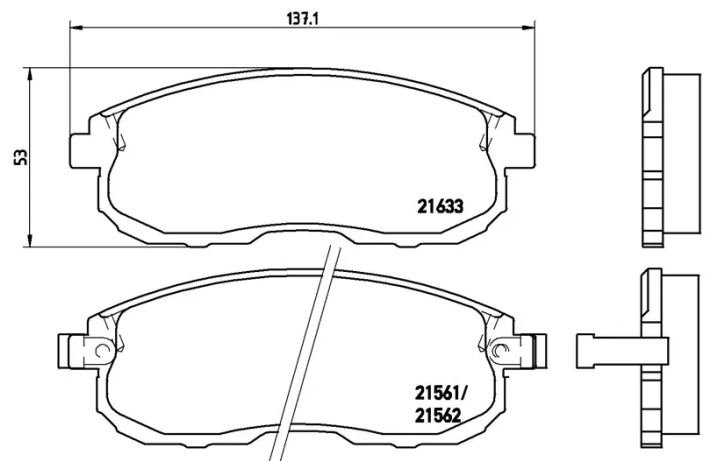

### Technical specifications

EAN code <b>8020584055014</b>	Axle <b>Front</b>	Thickness <b>17 mm</b>
Width <b>137 mm</b>	Height <b>53 mm</b>	Braking system <b>Sumitomo</b>
Wear indicator <b>Acoustic</b>	WVA number <b>21561,21633,21562</b>	Accessories <b>With anti-squeal shim</b>